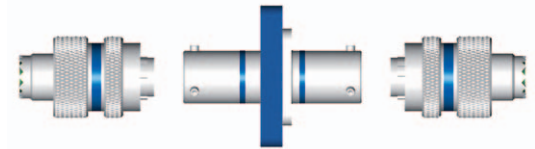

## Glass Fused Hermetic Through Bulkhead

Connector derivatives from the bulkhead feedthrough range.

**Simplified use  
Quick & Easy**

- Each face of the receptacle mates to a plug.

Quick cable integration.  
Easy maintenance.

**Secured pressure  
differential**

- Glass fused insert enables it to resist high pressure differences, even when unmated. Leakage 1,000 times lower than standard connectors.

**Male/male interface**

- Each side of the receptacle is populated with male contacts. For male/female options, see the reinforced sealing bulkhead range.